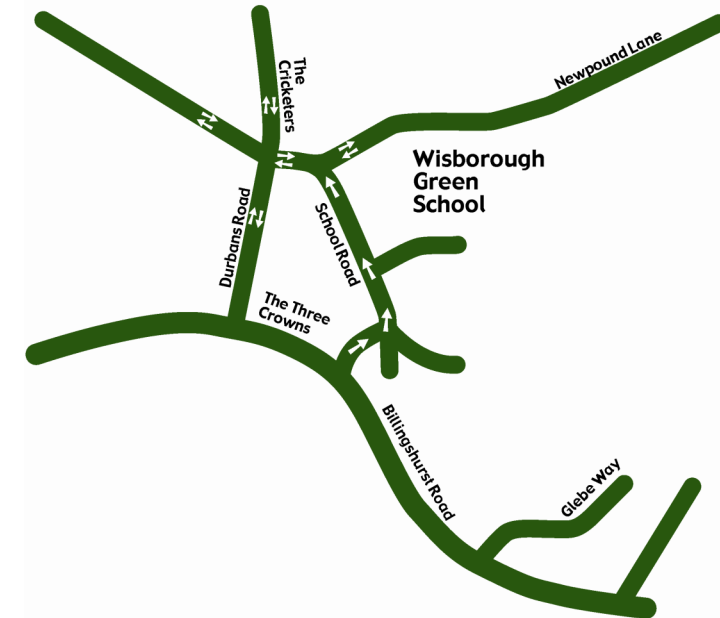

School Road one-way system

School Road is a one way road entering from the pond off the A272 between

8.30—9.15am

and

3.00—3.45pm

during school term time